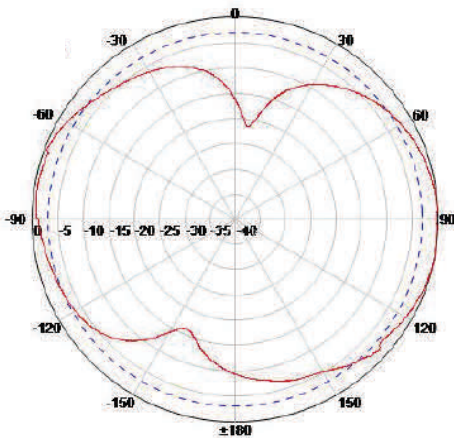

## 3G/4G Outdoor Omni with N-Style Plug Connector

Ventev's TerraWave 3G/4G Outdoor Omni Antenna is designed to operate with any manufacturer's 3G or 4G cellular modem using N-Style Plug connectors. Frequency ranges are 698-960/1710-2170 MHz. The 2/4 dBi Omni antenna includes a direct N-style Plug connector. A rugged exterior and sturdy mounting hardware make this antenna ideal to support demanding outdoor cellular applications. *All TerraWave antennas are covered by the company's two-year TerraNet warranty program. For more information, contact your Regional Sales Executive at 210-375-8482, 800-851-4965 or sales@terrawave.com.*

Specifications		
Part Number	M3020040011207	
Frequency Range	698 ~ 960 MHz	1710 ~ 2170 MHz
Bandwidth	262 MHz	461 MHz
Gain	2 dBi	4 dBi
Vertical Beamwidth	85°	
Horizontal Beamwidth	360°	
VSWR	≤ 2.5	
Nominal Impedance	50 Ohms	
Polarization	Vertical	
Max Power	50 Watts	
Connector	12" Pigtail with N-Style Plug	
Dimensions	12.76"	
Weight	.81 lbs	
Mount Style	Mast or Pole	
Color	White	